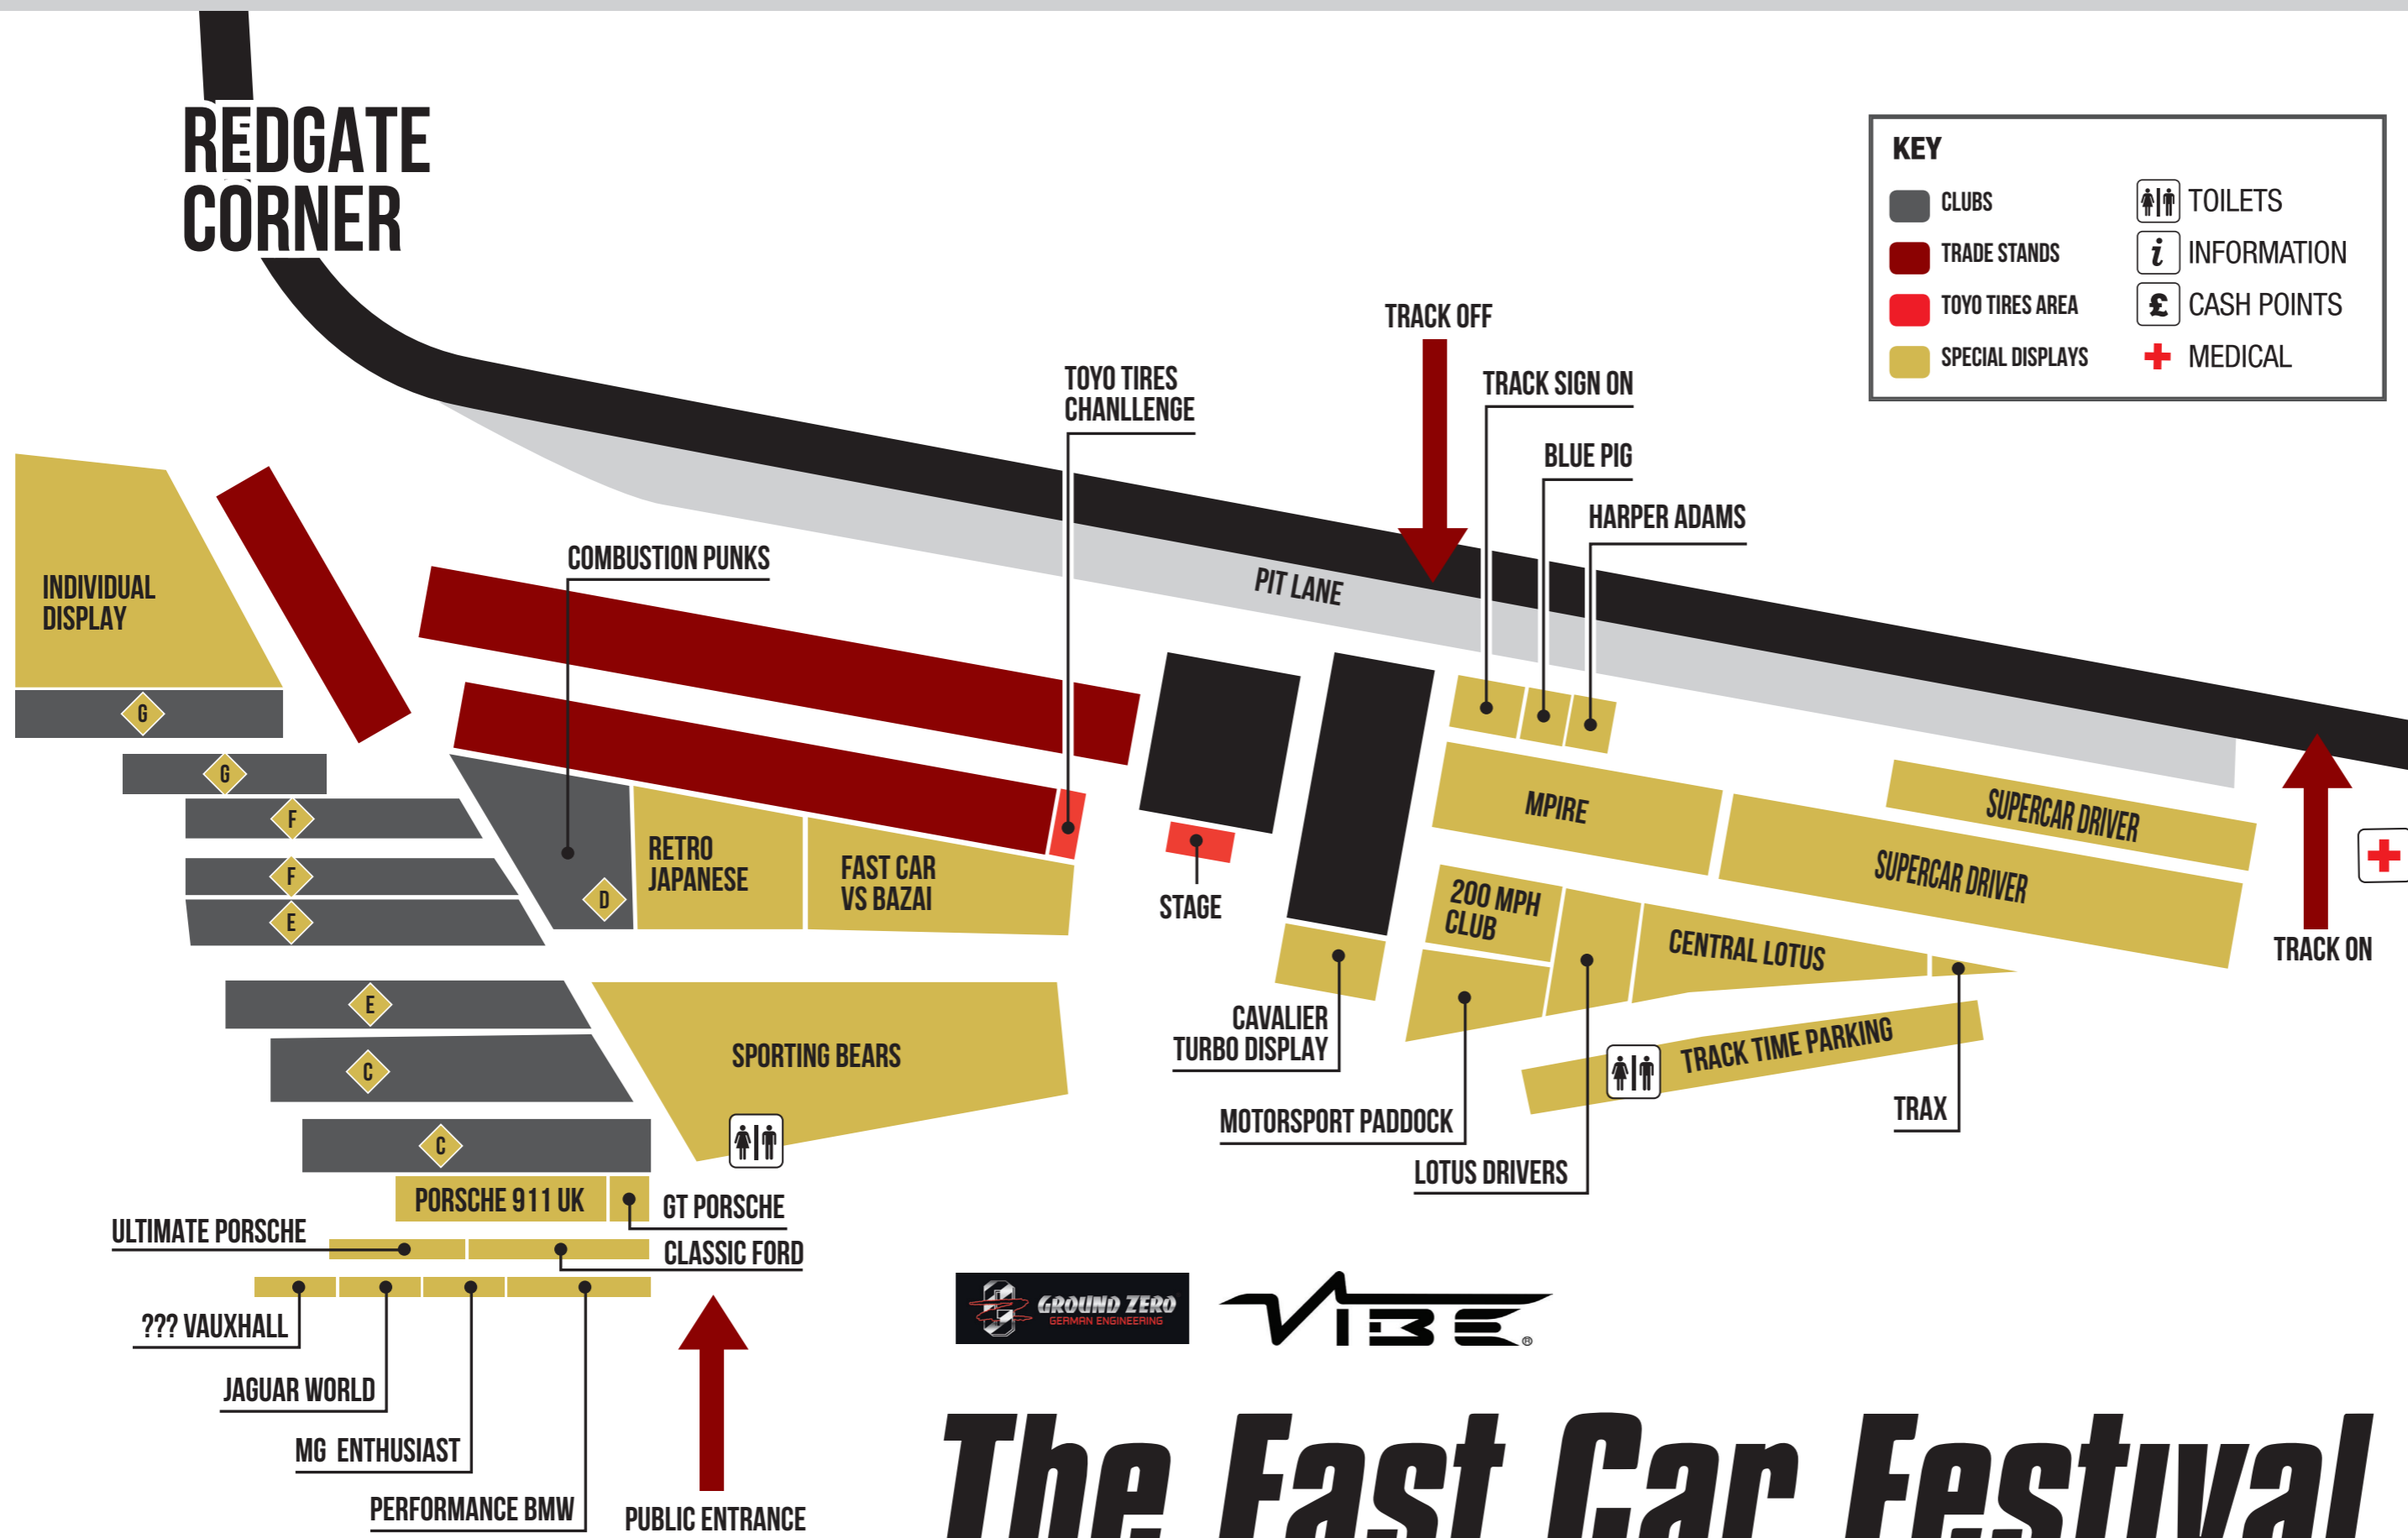

REDGATE CORNER

CLUB	ZONE	PLOT
#PROJECT404	C	4
#TRACKADDICT	C	6
ANYTHING GOES	E	5
BATTALION	E	9
CAR GIRL CULTURE	C	2
COMBUSTIONPUNKS / MX5NUTZ	D	1
CORRUPT CAR CULTURE	F	3
DYNODAZE	F	2
FORD OWNERS CLUB OF MANGHESTER	C	8
GT40 ENTHUSIASTS CLUB	C	1
HONDA KARMA	E	2
JAPATTACK	E	3
KURUMA SHAKAI	C	9
LEXUS IS200 FACEBOOK GROUP	E	4
LN CUSTOMS	G	6
LOW ETHICS COLLECTIVE	C	7
MANSFIELDMODIFIED.CLUB	F	7
NORTH EAST SUBARU OWNERS	E	1
NORTH STAFFS RSOC (RSOWNERSCLUB)	C	5
PORSCHE 911 UK	B	4
RED LIGHT RUNNERS	C	3
SHROPSHIRE PERFORMANCE OWNERS	G	8
ST-OC.COM	G	10
STREET MONARCHS UK	F	5
THE MAD VAUXHALL CLUB	F	4
TOYOTA LIFESTYLE	E	11
TUNERX	E	7
VAUXHALL OWNERS CENTRAL	G	2
VAUXLIFE	G	1
WEST MIDLANDS CAR CLUB	G	3
WRAPTHATCAR	G	4
YARIS CLUB UK	E	6

The Fast Car Festival